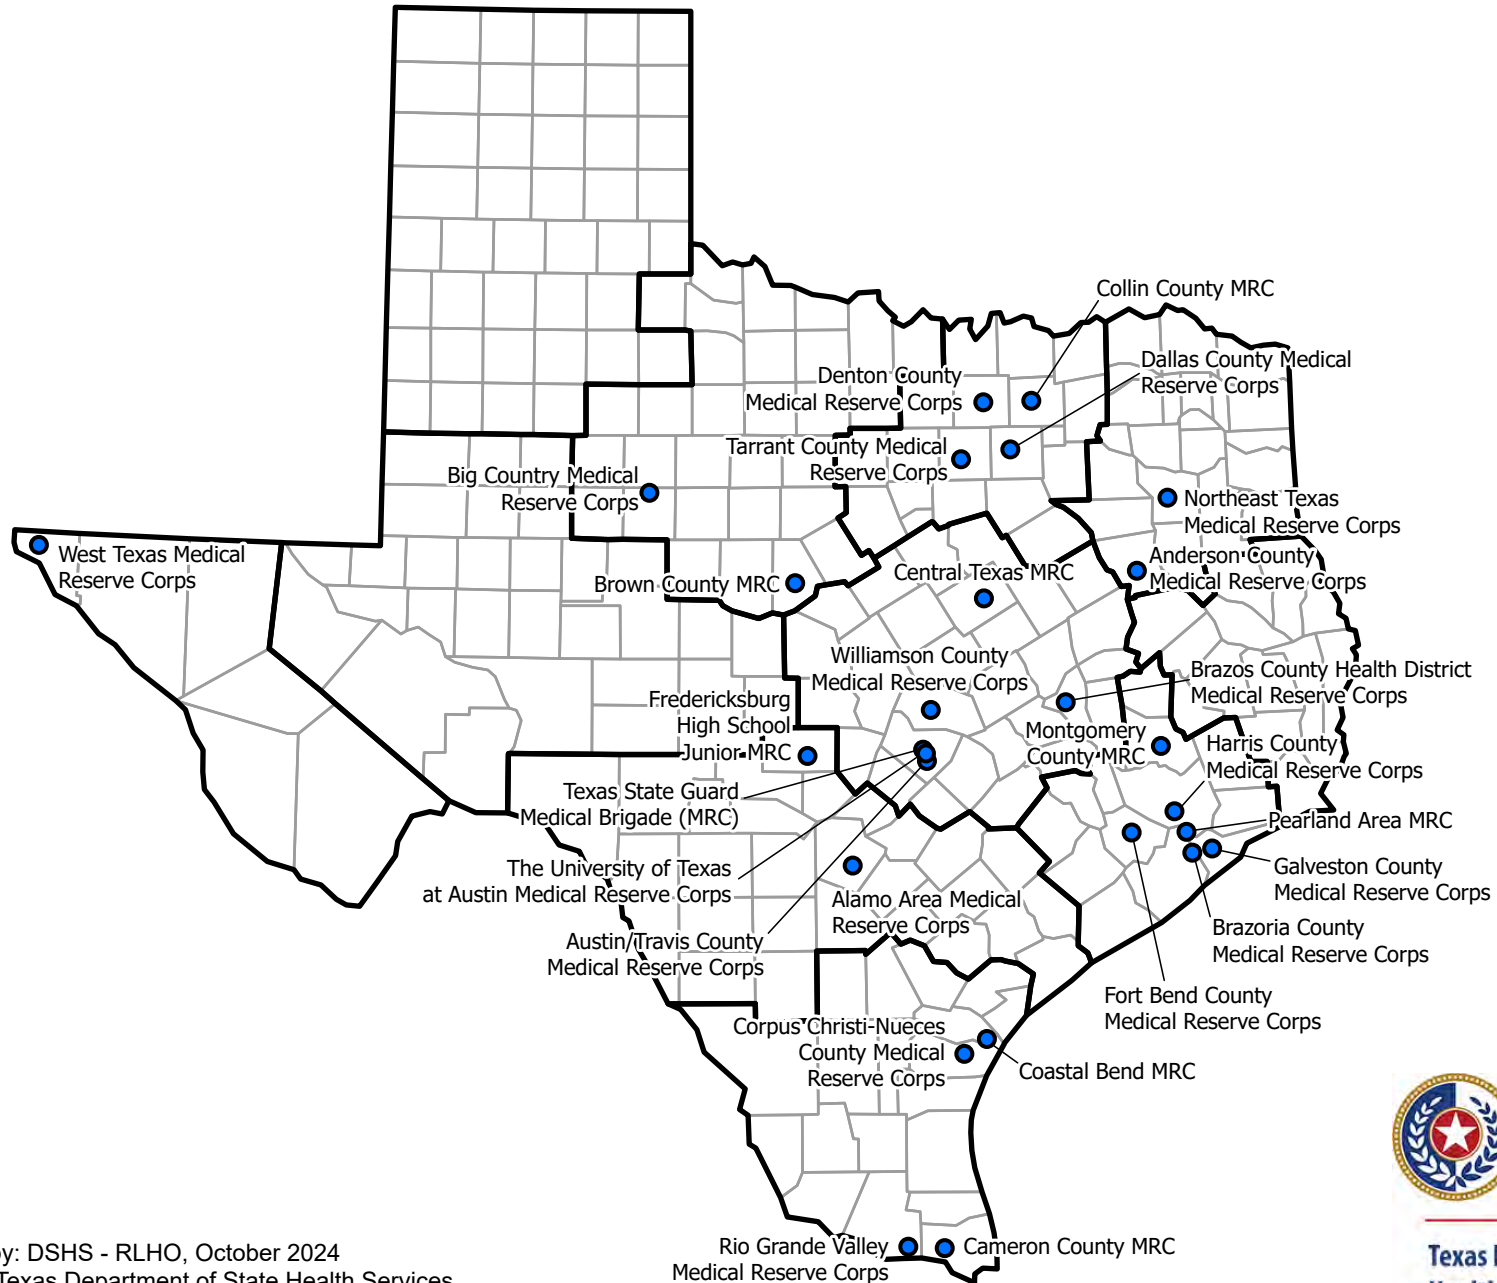

# Medical Reserve Corps (MRC) Unit Locations in Texas

Map created by: DSHS - RLHO, October 2024  
Data Source: Texas Department of State Health Services

Texas Department of State Health Services